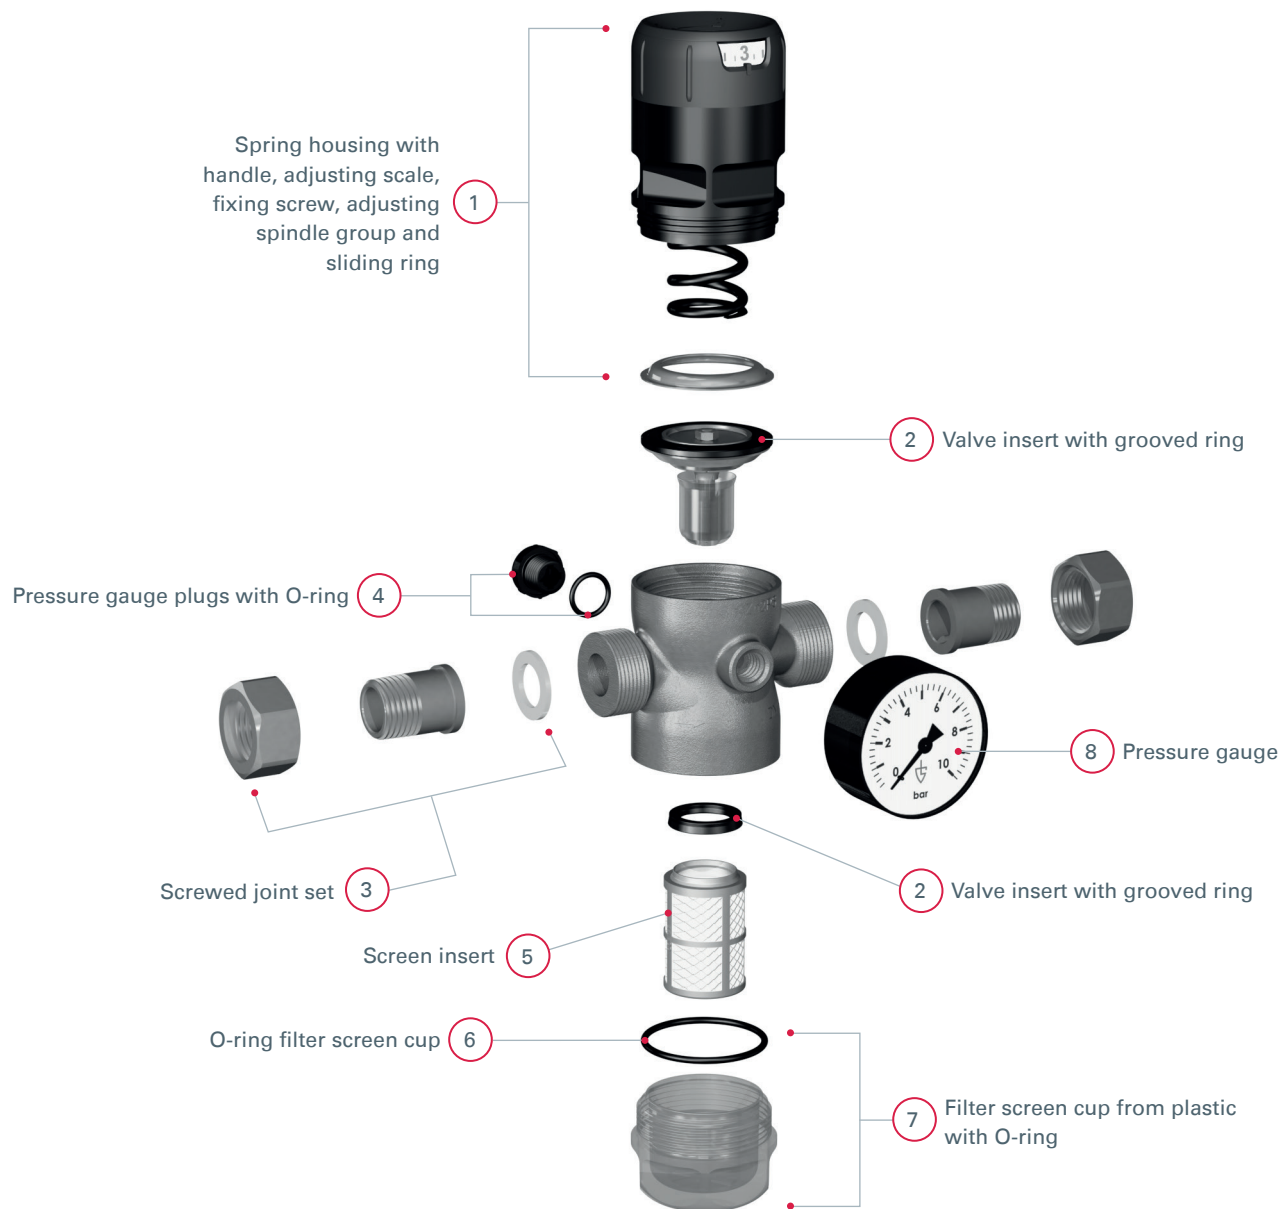

→ Spare parts overview | 9000 / 9040

■ SINGLE PARTS 9000 / 9040

No.	Description	Size	Item No.
1	Spring housing with handle, adjusting scale, fixing screw, adjusting spindle group and sliding ring	½" – ¾" SP	E9000.015.010
		1" – 1 ¼" SP	E9000.025.010
		1 ½" – 2" SP	E9000.040.010
		½" – ¾" HP	E9000.015.011
		1" – 1 ¼" HP	E9000.025.011
		1 ½" – 2" HP	E9000.040.011
		½" – ¾" LP	E9000.015.012
		1" – 1 ¼" LP	E9000.025.012
2	Valve insert with grooved ring	1 ½" – 2" LP	E9000.040.012
		½" – ¾"	E9000.015.020
		1" – 1 ¼"	E9000.025.020
3a	Screwed joint set 2x threaded nozzles 2x union nuts 2x seals	1 ½" – 2"	E9000.040.020
		½"	E9000.015.030
		¾"	E9000.020.030
3b	Screwed joint set, lead-free 2x threaded nozzles 2x union nuts 2x seals	1"	E9000.025.030
		1 ¼"	E9000.032.030
		1 ½"	E9000.040.030
		2"	E9000.050.030
3c	Screwed joint set, stainless steel 2x threaded nozzles 2x union nuts 2x seals	½"	E9000.015.031
		¾"	E9000.020.031
		1"	E9000.025.031
		1 ¼"	E9000.032.031
4	Pressure gauge plugs ¼" with O-ring (5x)	1 ½"	E9000.040.031
		2"	E9000.050.031
		½"	E9040.015.032
		¾"	E9040.020.032
5	Screen insert 160µm	1"	E9040.025.032
		1 ¼"	E9040.032.032
		1 ½"	E9040.040.032
		2"	E9040.050.032
6	O-ring filter screen cup (10x)	All	E9000.015.040
		½" – ¾"	E9000.015.050
		1" – 1 ¼"	E9000.025.050
7a	Filter screen cup from plastic with O-ring	1 ½" – 2"	E9000.040.050
		½" – ¾"	E9000.015.060
		1" – 1 ¼"	E9000.025.060
7b	Filter screen cup from gunmetal, lead-free with O-ring	1 ½" – 2"	E9000.040.060
		½" – ¾"	E9000.015.070
		1" – 1 ¼"	E9000.025.070
7c	Filter screen cup, stainless steel with O-ring	1 ½" – 2"	E9000.040.070
		½" – ¾"	E9000.015.071
		1" – 1 ¼"	E9000.025.071
7e	Filter screen cup from gunmetal, lead-free with O-ring and 1/4" hole with plug and O-ring	1 ½" – 2"	E9000.040.071
		½" – ¾"	E9040.015.072
		1" – 1 ¼"	E9040.025.072
8a	Pressure gauge 0 – 10 bar	1 ½" – 2"	E9040.040.072
		½" – ¾"	E9000.015.073
		1" – 1 ¼"	E9000.025.073
8b	Pressure gauge 0 – 25 bar	All	E9000.015.080
8c	Pressure gauge 0 – 4 bar	All	E9000.015.081
9	Drain valve 1/4"	All	E9000.015.082
10	Assembly key	All	E9000.015.090
		½" – 1 ¼"	E9000.015.100
		½" – ¾"	E9000.015.101